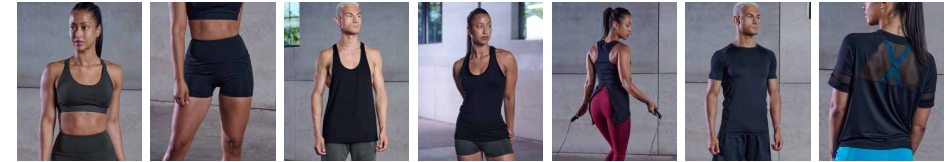

TL371 p.6 TL372 p.6 TL504 p.5 TL506 p.5 TL507 p.4 TL515 p.5 TL526 p.4