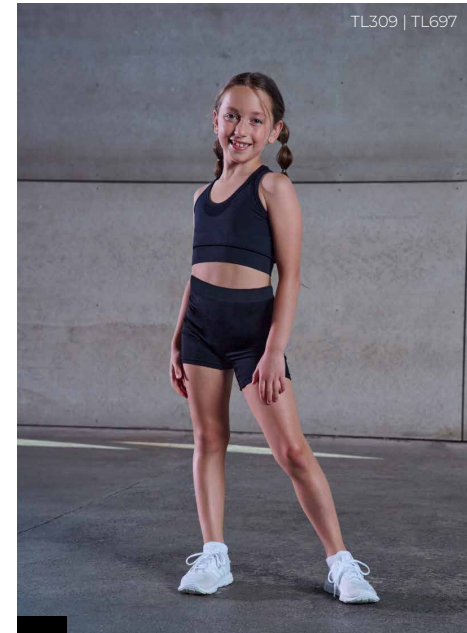

90% POLYESTER, 10% ELASTANE, SINGLE JERSEY, 150GSM

TL504 Men's Muscle Vest
Sizes: XS - 2XL

TL515 Men's Slim Fit T-Shirt
Sizes: S - 2XL

TL506 Ladies' Racer Back Vest
Sizes: XS - XL

100% RECYCLED POLYESTER, INTERLOCK, 180GSM

TL545 Recycled Performance T
Sizes: XS - 2XL

CORE

86% POLYESTER, 14% ELASTANE, INTERLOCK, 260GSM

TL370 Core Pocket Leggings
Sizes: XXS/XS - 2XL/3XL

TL371 Medium Impact Core Bra
Sizes: XXS - 2XL

TL372 Pocket Shorts
Sizes: XXS/XS - 2XL/3XL

SEAMLESS

60% NYLON, 32% POLYESTER, 8% ELASTANE, TUBULAR SINGLE JERSEY, 265GSM

* TL301 & TL309 BLACK: 96% NYLON / 4% ELASTANE | TL696 & TL697 BLACK: 89% NYLON / 11% ELASTANE

TL300 Ladies' Seamless Fade Out Leggings
Sizes: XXS/XS - L/XL