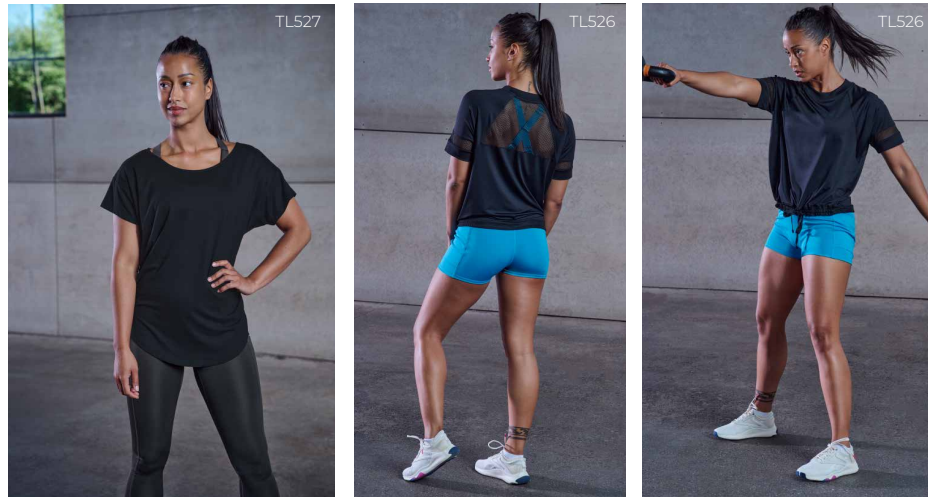

TOPS & TEES

TL562 | TL563 Men's & Ladies' Long Sleeved 1/4 Zip Top
88% Polyester, 12% Elastane, Single Jersey, 190gsm
TL562 | TL563 Sizes: XS-2XL

TL507 Ladies' Open Back Vest
Main: 65% Polyester, 35% Rayon, Single Jersey, 145gsm
Mesh: 88% Polyester, 12% Elastane, 90gsm
Sizes: XS - 2XL