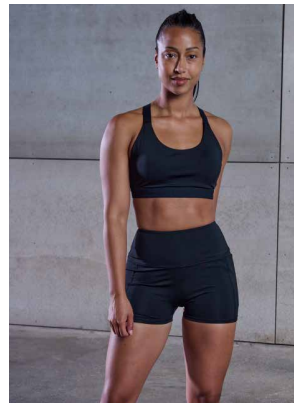

90% POLYESTER, 10% ELASTANE, SINGLE JERSEY, 150GSM

TL504 Men's Muscle Vest
Sizes: XS - 2XL

TL515 Men's Slim Fit T-Shirt
Sizes: S - 2XL

TL506 Ladies' Racer Back Vest
Sizes: XS - XL

100% RECYCLED POLYESTER, INTERLOCK, 180GSM

TL545 Recycled Performance T
Sizes: XS - 2XL

CORE

86% POLYESTER, 14% ELASTANE, INTERLOCK, 260GSM

TL370 Core Pocket Leggings
Sizes: XXS/XS - 2XL/3XL

TL371 Medium Impact Core Bra
Sizes: XXS - 2XL

TL372 Pocket Shorts
Sizes: XXS/XS - 2XL/3XL

SEAMLESS

60% NYLON, 32% POLYESTER, 8% ELASTANE, TUBULAR SINGLE JERSEY, 265GSM

* TL301 & TL309 BLACK: 96% NYLON / 4% ELASTANE | TL696 & TL697 BLACK: 89% NYLON / 11% ELASTANE

TL300 Ladies' Seamless Fade Out Leggings
Sizes: XXS/XS - L/XL