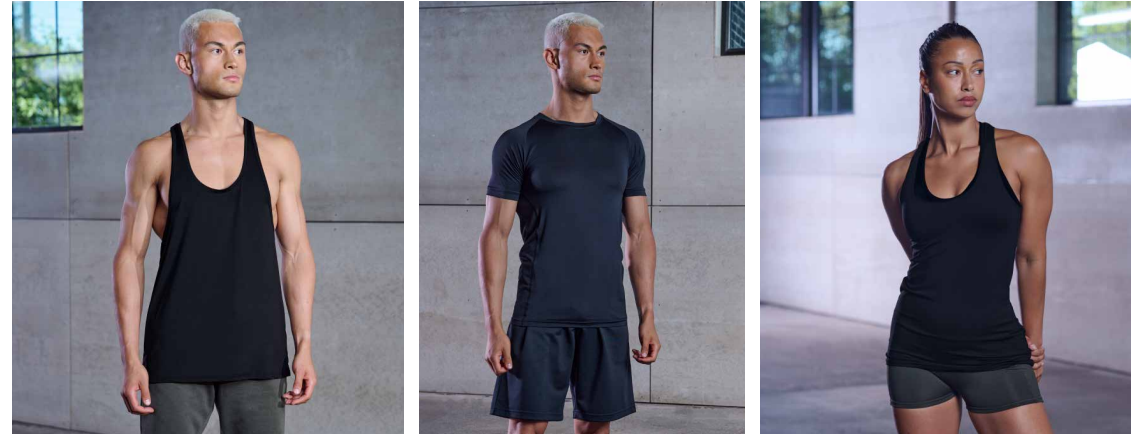

TL504 Men's Muscle Vest
Sizes: XS - 2XL

TL515 Men's Slim Fit T-Shirt
Sizes: S - 2XL

TL506 Ladies' Racer Back Vest
Sizes: XS - XL

100% RECYCLED POLYESTER, INTERLOCK, 180GSM