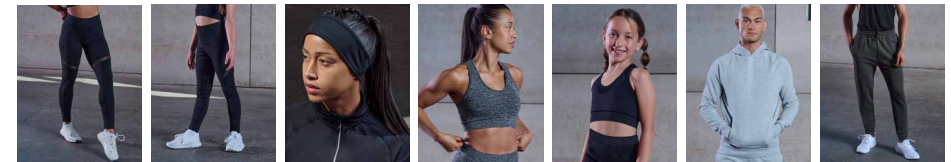

TL672 p.8 TL673 p.8 TL690 p.11 TL696 p.7 TL697 p.7 TL710 p.10 TL720 p.10