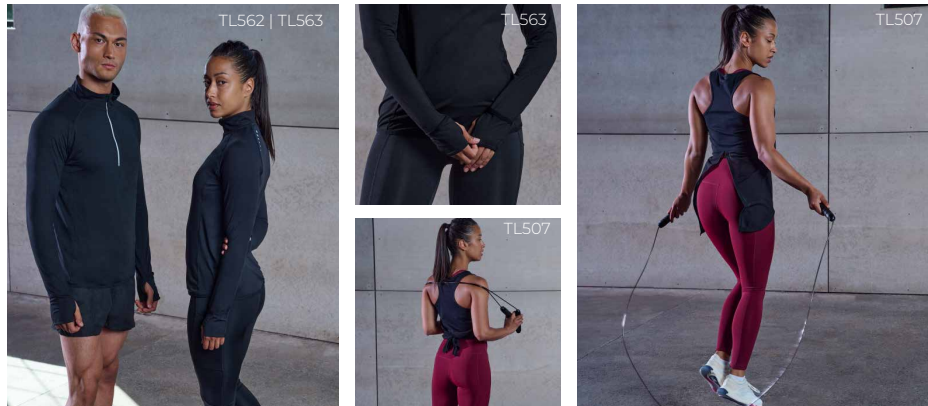

TOPS & TEES

TL562 | TL563 Men's & Ladies' Long Sleeved 1/4 Zip Top
88% Polyester, 12% Elastane, Single Jersey, 190gsm
TL562 | TL563 Sizes: XS-2XL

TL507 Ladies' Open Back Vest
Main: 65% Polyester, 35% Rayon, Single Jersey, 145gsm
Mesh: 88% Polyester, 12% Elastane, 90gsm
Sizes: XS - 2XL