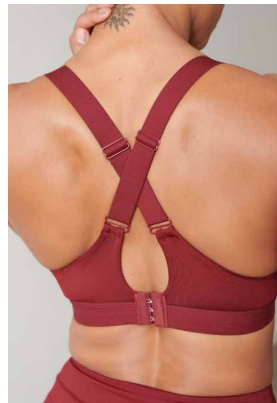

CORE

86% POLYESTER, 14% ELASTANE, INTERLOCK, 260GSM

SEAMLESS

60% NYLON, 32% POLYESTER, 8% ELASTANE, TUBULAR SINGLE JERSEY, 265GSM

* TL301 & TL309 BLACK: 96% NYLON / 4% ELASTANE | TL696 & TL697 BLACK: 89% NYLON / 11% ELASTANE