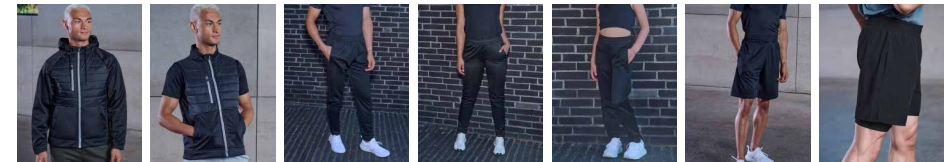

TL575 p.11 TL576 p.11 TL580 p.12 TL581 p.12 TL582 p.12 TL600 p.8 TL615 p.9