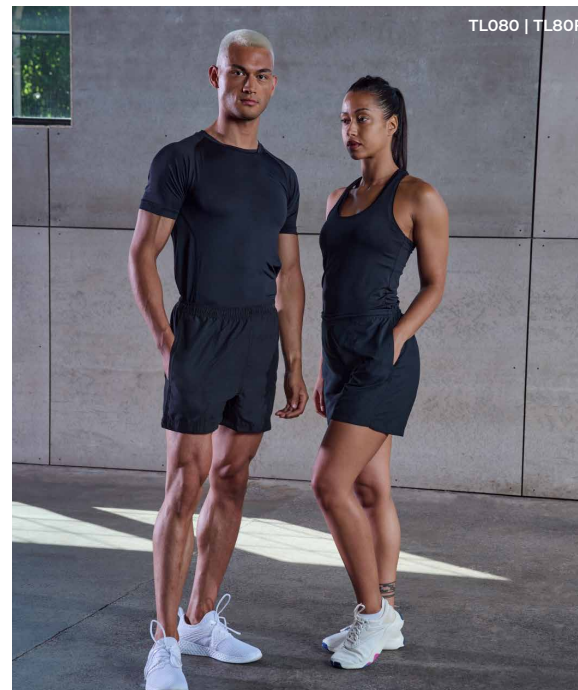

TL080 | TL80F

BLACK

NAVY

RED